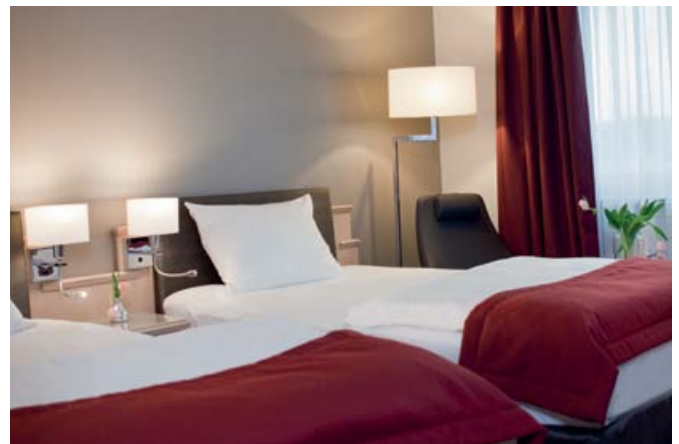

Rooms Amenities

With the 92 modern rooms in various categories, we can assure you of a comfortable and relaxing stay at the Mövenpick Hotel 's-Hertogenbosch. Simply let us know your desired room type and preference of bed type.

All rooms are fitted with a king-size or twin-size beds and include a spacious working area. Rooms are 24 m² with coffee- and tea-making facilities. Depending on your room category, can you look forward to a bottle of mineral water and a Nespresso coffee machine.

Our family room is divided into a parents' bedroom and a children's room. Rooms with connecting doors are available on request.