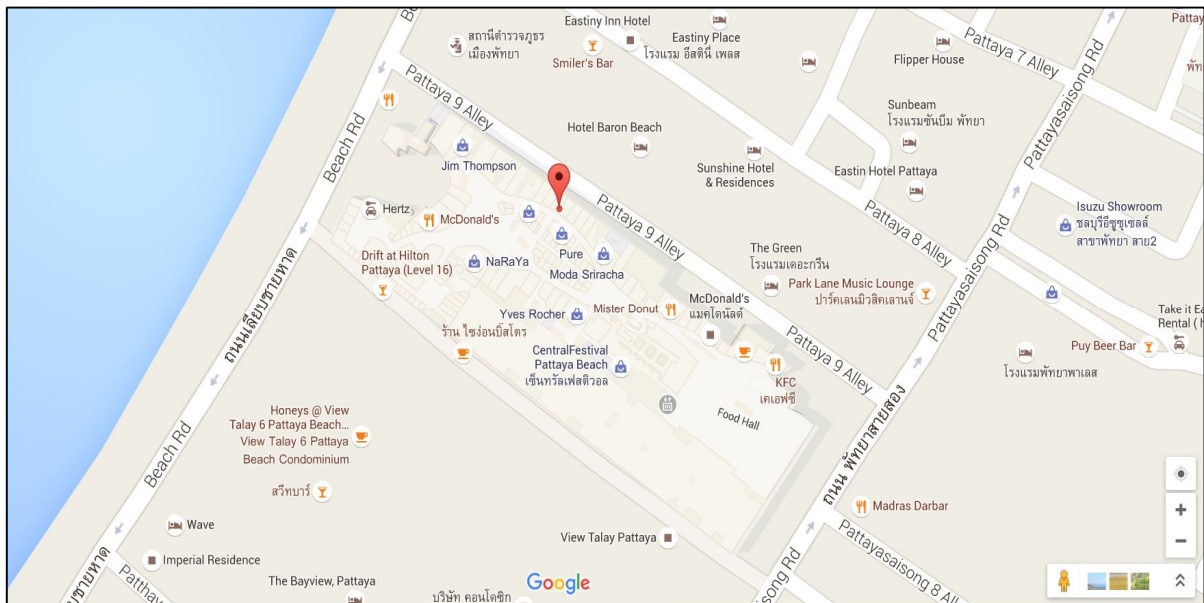

MÖVENPICK

Siam Hotel Pattaya

Shuttle Bus Service: Pick up & Drop off Information

Emergency Contact Number +66 33 078 888

@Central Festival Pattaya Beach

At "Drop Off Entrance" on 1st floor, near GUESS and CHAPS Shop (Shop no. 108 and 109)

Central Festival 1st Floor Plan

Google Map

Free shuttlebus Schedule Movenpick hotel

| Mövenpick Siam Hotel Pattaya | Central Festival |
|---------------------------------|------------------|
| 11.00 | 12.00 |
| 14.00 | 15.00 |
| 17.00 | 18.00 |
| 21.00 | 22.00 |