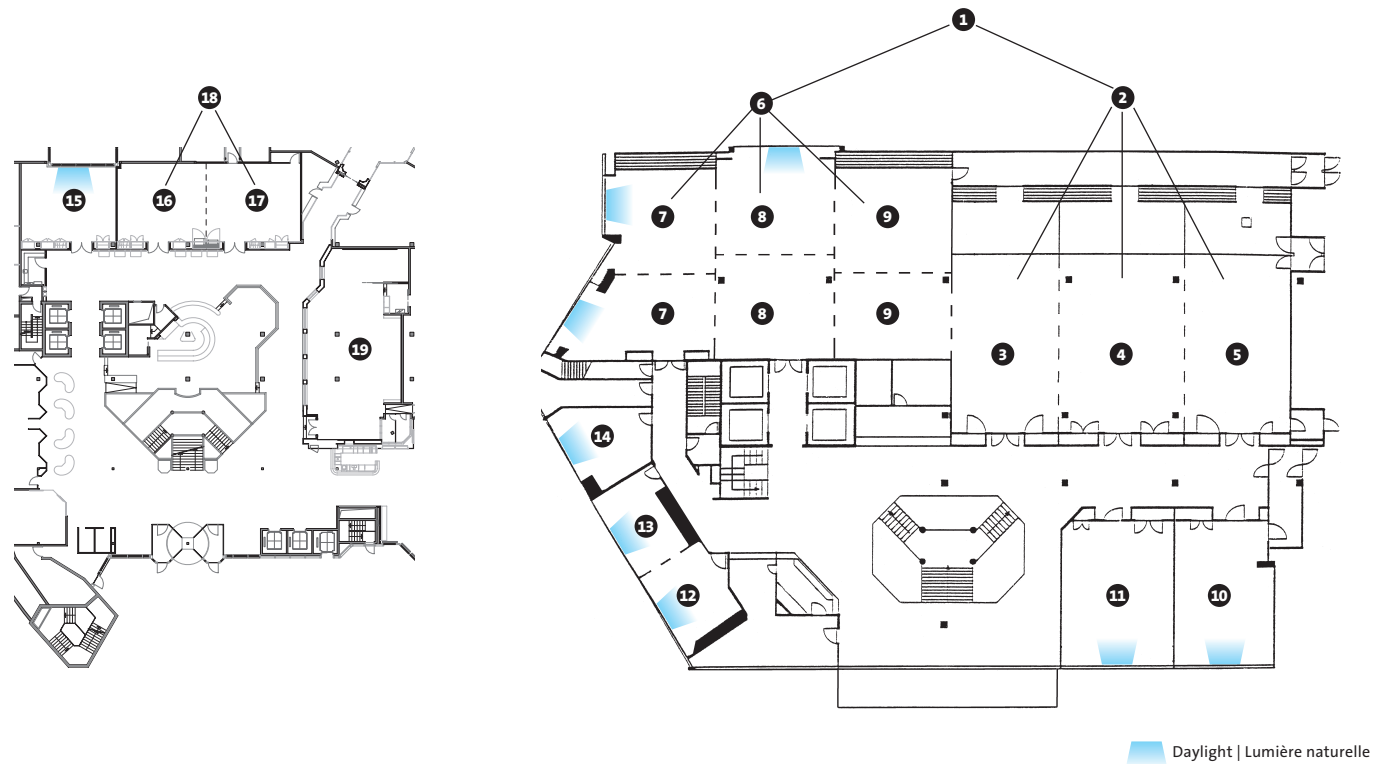

**MÖVENPICK**
HOTEL & CASINO GENEVA

**MEETINGS
& EVENTS**

Geneva
Switzerland

Conferences

The completely multi-functional space (about 1250sqm) offers 19 rooms, equipped with the latest technology, and can host up to 800 persons in cocktail style.