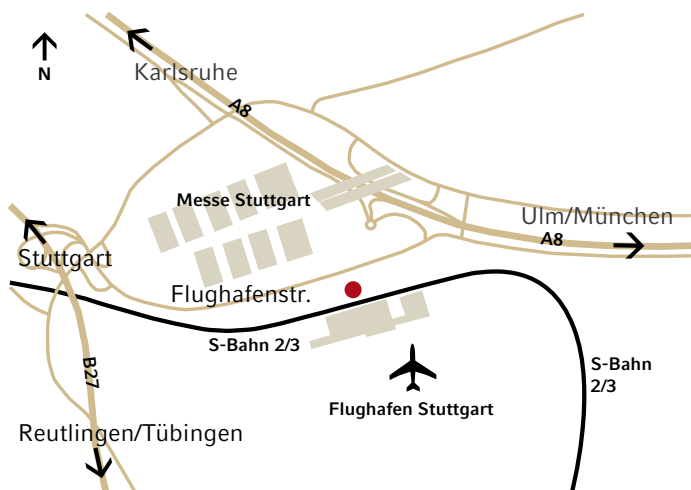

Mövenpick Hotel Stuttgart Airport & Messe

Flughafenstraße 50, 70629 Stuttgart, Germany
Phone +49 711 55344 0, Fax +49 711 55344 9000

www.moevenpick-hotels.com/stuttgart-airport, hotel.stuttgart.airport@moevenpick.com

All our European hotels are Green Globe certified:
www.moevenpick-hotels.com/sustainabilityeu