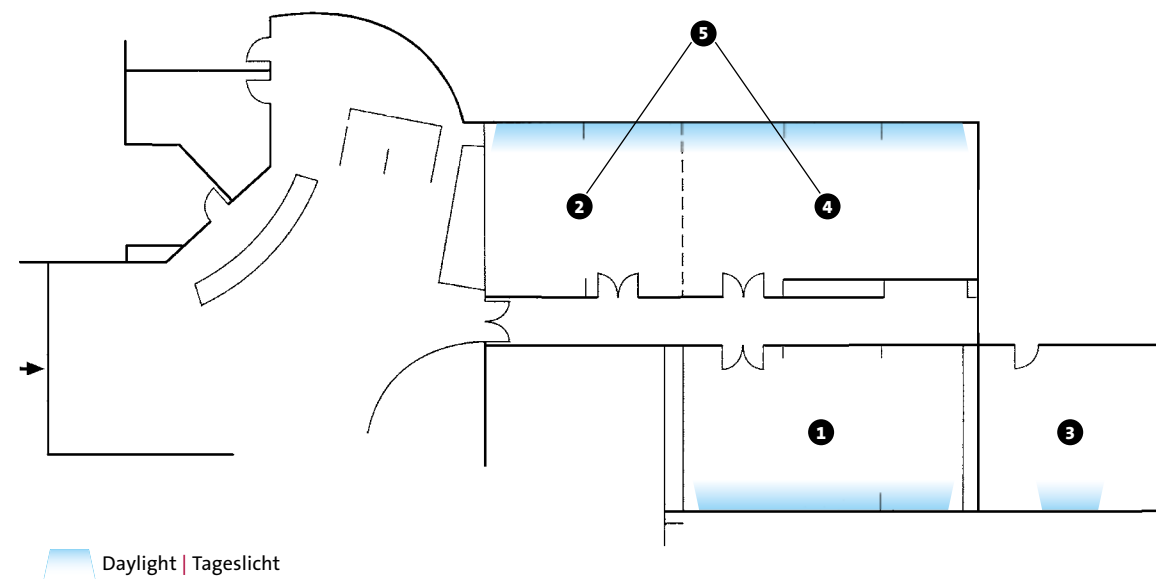

Conferences

In cooperation with the Conference Center, located in the airport terminal, we offering 11 conference and seminar rooms as well as 4 meeting rooms for up to 200 participants. All rooms offer ergonomically designed equipment, daylight, air conditioning, soundproof windows and modern conference technology, thus creating the ideal environment for working successfully. It does not matter whether you use our conference facilities for business or for a private come-together, our quality programme as well as our well skilled team makes sure that everything will be perfect.

Dining

If you desire just a snack or wish to enjoy a pleasant evening, our hotel bar has a wide selection of drinks and small dishes waiting for you. The Mövenpick Restaurant, operated by the Marché group, is just vis-à-vis our hotel within the airport terminal.

Rooms

All of our 150 spacious rooms are equipped with air conditioning, heating and soundproof windows. Of course, you will also find a safe, a HD LCD TV with German, international, as well as SKY channels, a telephone with direct dial and voicemail and free WIFI. A large desk, a minibar, a tea- and coffee station and a comfortable bathroom, complete with hairdryer.

explore

Welcome to Nuremberg and in the Capital of Franconia. Whether you are visiting a trade fair, getting to know the historical old town in the beautiful city center or holding a conference, our hotel is your first class domicile directly at the airport.

Willkommen in Nürnberg und der Hauptstadt Frankens. Ganz gleich, ob Ihr Anlass der Besuch der Messe, der Erkundung der historischen Altstadt oder eine Tagung ist, unser Hotel direkt am Flughafen eignet sich als erstklassiges Domizil.

Konferenzen