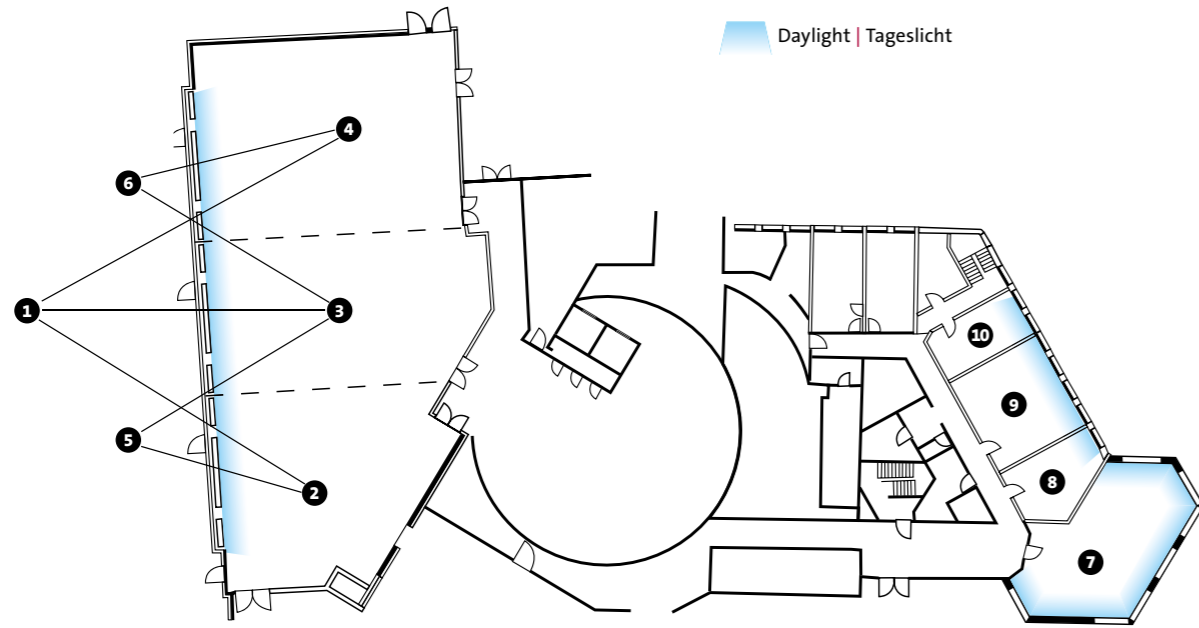

Meetings & Events

Mövenpick Hotel Münster is among the top addresses for meetings and events in the Münsterland region. Unique location, good accessibility, ample parking and excellent food make it a popular destination. Eleven multi-function rooms cater for up to 580 people. Located on the ground floor, all rooms have natural daylight and come with modern conference facilities. The 712 sqm Europasaal is at the heart of the events centre and can be divided into three salons. The foyer is perfect for welcoming your guests and offers plenty of space for coffee breaks and small exhibitions. Enjoy culinary delights served by our friendly staff.

Dining

Mövenpick Restaurant, Fine Dining Restaurant Chesa Rössli, Lounge Bar, summer terraces.

Rooms & Wellness

Our 224 rooms in 7 categories offer a contemporary ambience and are well above average room size. All rooms are equipped with air conditioning, TV/radio, Sky Cinema, hairdryer, telephone with voicemail, modem connection, WLAN, minibar, safe and coffee & tea making facilities. Visit our 350sqm exclusive sauna and fitness area and enjoy the unspoiled view from our roof terrace over the Aasee and surrounding countryside.