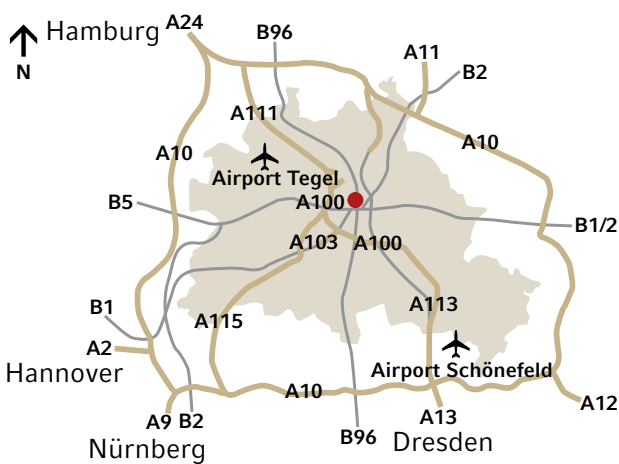

We wish you a safe  pleasant journey.

Overview

Berlin city centre

Driving directions from the North / Hamburg motorway A24

1. At Dreieck Havelland towards the Berliner Ring motorway A10 Direction Berlin. 2. At Kreuz Oranienburg towards the motorway A111 direction Berlin Zentrum. 3. Motorway interchange Seidelstrasse towards the motorway A105. 4. At Kreuz Reinickendorf exit Wedding - half-left into the Kurt-Schumacher-Damm. 5. Turn right into Kapweg. 6. Turn right into federal highway B96 Müllerstrasse. 7. Turn right into Sellerstrasse, follow the street into Tiergartentunnel (B96) until the end. 8. Turn left into Schöneberger Ufer. 9. Turn left into Schöneberger Strasse. Welcome.

Driving directions from the East / Frankfurt Oder motorway A12 and the South-East / Dresden motorway A13

1. At Schönefelder Kreuz towards the Berliner Ring motorway A10 direction Potsdam. 2. Exit Rangsdorf towards the federal highway B96 direction Berlin-Tempelhof. 3. Follow B96 towards Tempelhofer Damm/Mehringdamm. 4. Turn left into Hallesches Ufer direction Charlottenburg/Tiergarten. 5. Turn right into Schöneberger Strasse. Welcome.

Driving directions from the West/ Hannover motorway A2 and the South-West / Leipzig / Nürnberg motorway A9

1. On Berliner Ring motorway A10 direction Dresden. 2. Dreieck Nuthetal towards the city highway A115 direction Berlin Zentrum. 3. Dreieck Funkturm towards the city highway A100 direction Dresden/Schönefeld. 4. Exit Innsbrucker Platz – into the Hauptstrasse/Potsdamer Strasse direction Zentrum. 5. Turn right into Schöneberger Ufer. 6. Turn left into Schöneberger Strasse. Welcome.